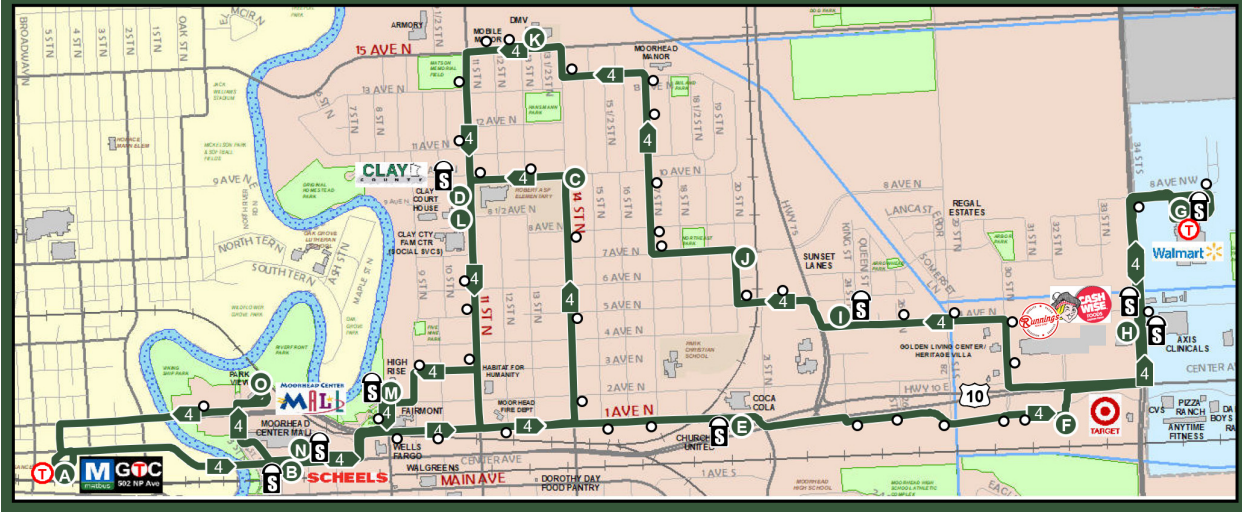

## Routes 4, 6, and 9

# Route 4

9

Walmart, Cash Wise, Horizon, Vista, Sanford, Menard's, AXIS Clinicals

	Walmart	Cash Wise (34th Street)	Horizon School Shelter	Vista Center	Sanford (departure)	Menard's	Casey's General Store	34th St N Shelter (AXIS)	Walmart
	T A	B	C	D	E	F	G	H	T A
Shaded areas only run on Saturdays.	7:10	7:11	7:17	7:20	7:25	7:28	7:31	7:33	7:35
	8:10	8:11	8:17	8:20	8:25	8:28	8:31	8:33	8:35
	9:10	9:11	9:17	9:20	9:25	9:28	9:31	9:33	9:35
	10:10	10:11	10:17	10:20	10:25	10:28	10:31	10:33	10:35
	11:10	11:11	11:17	11:20	11:25	11:28	11:31	11:33	11:35
	12:10	12:11	12:17	12:20	12:25	12:28	12:31	12:33	12:35
	1:10	1:11	1:17	1:20	1:25	1:28	1:31	1:33	1:35
	2:10	2:11	2:17	2:20	2:25	2:28	2:31	2:33	2:35
	3:10	3:11	3:17	3:20	3:25	3:28	3:31	3:33	3:35
	4:10	4:11	4:17	4:20	4:25	4:28	4:31	4:33	4:35
	5:10	5:11	5:17	5:20	5:25	5:28	5:31	5:33	5:35
	6:10	6:11	6:17	6:20	6:25	6:28	6:31	6:33	6:35

# Route 9