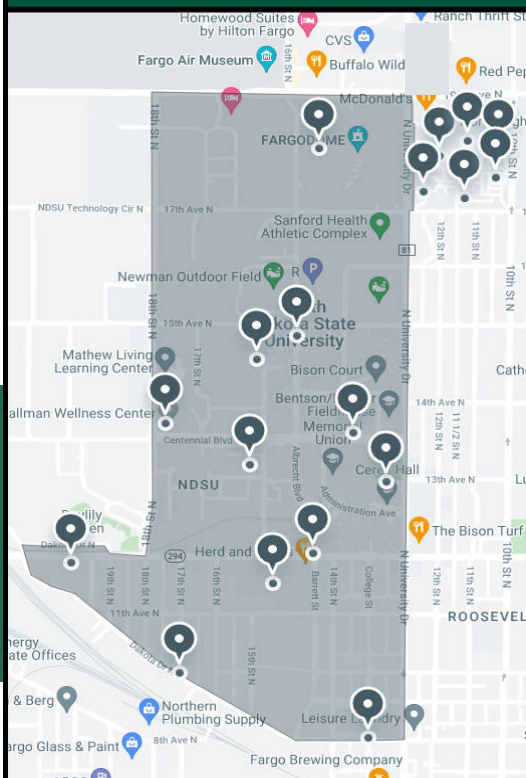

Route 33 operates M-F during the NDSU academic year.

MATBUS On-Demand

Powered by

TransLoc®

MATBUS On-Demand NDSU Service Area

How to ride MATBUS On-Demand

- Request a ride on the Transloc app (available on Google Play and the App Store).
- Enter desired pick-up and drop-off locations in the designated area above or at Barry Hall.
- Travel anywhere in the main NDSU campus and surrounding housing areas.

6:45 p.m. - 10:15 p.m. Monday through Friday
(academic year only)

Route 34

Route 34

34

Transit Hub, Reed/Johnson Halls, FargoDome, NDSCS, Niskanen

NDSU Transit Hub	NDSU Reed & Johnson Hall	FargoDome (East)	NDSCS Main Entrance	Niskanen	Centennial Blvd	NDSU Transit Hub
T A	B	C	D	E	F	T A
7:44	7:47	7:50	7:53	7:56	7:59	8:01
8:04	8:07	8:10	8:13	8:16	8:19	8:21
8:24	8:27	8:30	8:33	8:36	8:39	8:41
8:44	8:47	8:50	8:53	8:56	8:59	9:01
9:04	9:07	9:10	9:13	9:16	9:19	9:21
9:24	9:27	9:30	9:33	9:36	9:39	9:41
9:44	9:47	9:50	9:53	9:56	9:59	10:01
10:04	10:07	10:10	10:13	10:16	10:19	10:21
10:24	10:27	10:30	10:33	10:36	10:39	10:41
10:44	10:47	10:50	10:53	10:56	10:59	11:01
11:04	11:07	11:10	11:13	11:16	11:19	11:21
11:24	11:27	11:30	11:33	11:36	11:39	11:41
11:44	11:47	11:50	11:53	11:56	11:59	12:01
12:04	12:07	12:10	12:13	12:16	12:19	12:21
12:24	12:27	12:30	12:33	12:36	12:39	12:41
12:44	12:47	12:50	12:53	12:56	1:59	2:01
1:04	1:07	1:10	1:13	1:16	1:19	1:21
1:24	1:27	1:30	1:33	1:36	1:39	1:41
1:44	1:47	1:50	1:53	1:56	1:59	2:01
2:04	2:07	2:10	2:13	2:16	2:19	2:21
2:24	2:27	2:30	2:33	2:36	2:39	2:41
2:44	2:47	2:50	2:53	2:56	2:59	3:01
3:04	3:07	3:10	3:13	3:16	3:19	3:21
3:24	3:27	3:30	3:33	3:36	3:39	3:41
3:44	3:47	3:50	3:53	3:56	3:59	4:01
4:04	4:07	4:10	4:13	4:16	4:19	4:21
4:24	4:27	4:30	4:33	4:36	4:39	4:41